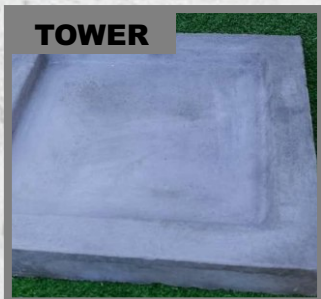

CHUNKY

TOWER

One Size 400 x 400