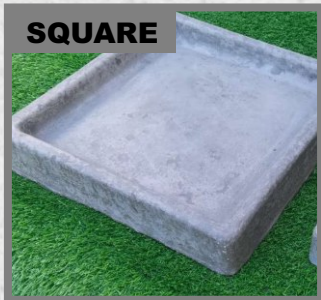

MARTINI
Large W 862 x H 502
Medium W 340 x H 830

CURVY THROUGH
Large L 260 x W 300 X H 101

POTION G
Medium W 700 x H 350
Small W 465 x H 250

BEAN
Large 1 200 diam x 650 h
Medium 750 diam x 500 h

WHISKY FAT
Large H 710 x D 590
Medium H 470 x D 360
Small H 360 x D 290

WHISKEY
L Skinny L 1120 x W 480 x H 480
S Skinny L 900 x W 400 x H 400

TRAYS AND WATER FEATURES

SQUARE

Large 46cm
Small 33cm

ROUND

Large 46cm
Small 33cm

POT FEET

Large Please Enquire
Medium