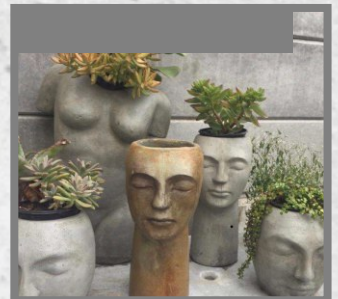

Please Enquire