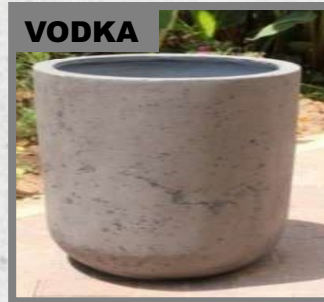

VODKA
One Size D 550 x H 800