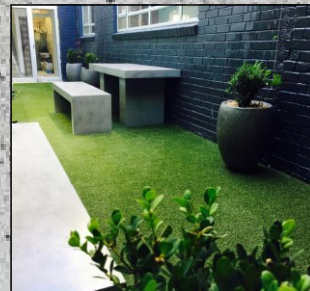

Mia's Lounge
1 600 x 680 x 840

COMBO SET : Antheia B/fast
table 4 seater 900 x 900 x 820

MIA'S PEBBLE TABLE
550 x 800

Mias Ball Chair
560 x 480

Mia's Bubble Chair
900 x 900 x 460

CONCRETE DÉCOR

Manufacturers of Concrete Garden Pots and Furniture